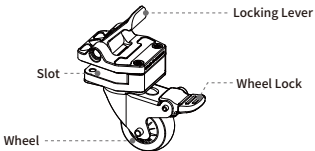

Thank you for choosing iFootage. To ensure optimal performance, please read this manual carefully and keep it in a safe place for future reference.

Features

1. Effortless movement for heavy equipment; no lifting required, easy to push.
2. One-step foot brake for flexible and secure use.
3. Quick-release design for easy installation and removal.
4. 360° smooth rotation for easy and flexible movement.

Parts Names