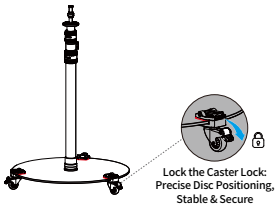

User Guide

1. **3** Step to brake, flexible control; stable disc, multi-scene adaptable.

Maintenance

1. To prevent the accumulation of dust particles affecting the performance of the product, please carefully wipe the exterior of the product with a clean, soft, dry cloth at regular intervals.
2. This product and its included accessories are covered by a 1-year warranty from the original date of purchase.
3. Product damage or failure to operate caused by inappropriate or irregular operation is not covered by the warranty.
4. Unauthorized repair or attempting repair will make the warranty void and any authorized repair will then be subject to charges.
5. If you experience any issues or have questions, please contact our Customer Service team at cs@ifootagegear.com for assistance.